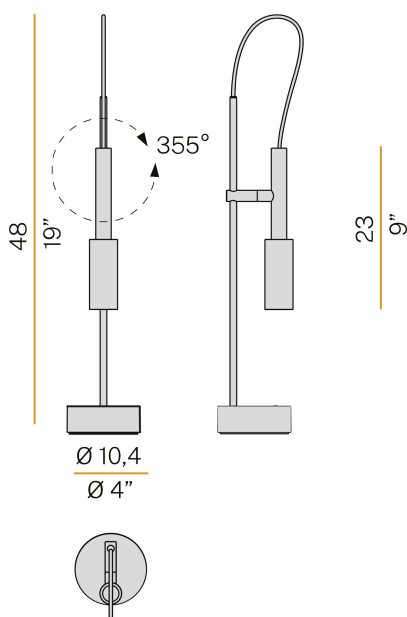

PANZERI

Tubino

220-240V AC ON-OFF
C07306.001.0501

● mat black

DIRECT
LIGHT

Data sheet

CODE	C07306.001.0501
SYSTEM POWER CONSUMPTION	6,5W
EFFICACY	56.5lm/W
LIGHT SOURCE	LED
LIGHT SOURCE LIFETIME	L70 (B50) 80.000h
COLOUR TEMPERATURE	2700K Ra>90
LIGHT DISTRIBUTION	adjustable
POWER SUPPLY	220-240V AC
FREQUENCY	50/60Hz
ELECTRICAL CONFIGURATION	ON-OFF
DRIVER	integrated included
NOMINAL LUMINOUS FLUX	475lm
LUMEN OUTPUT	339lm
EFFICIENCY	71.4%
WEIGHT	1,42 Kg
PROTECTION DEGREE	IP20
COLOUR TOLLERANCES	SDCM 3
PACKING DIMENSIONS (CM)	10,5 x 60,0 x 15,0

Table lighting fixture for interiors, with swivelling light beam.
Die-cast aluminium bearing base in polyacrylic paint.
Body in steel tube in white or mat black polyacrylic paint.
Turned brass joint in polyacrylic paint.
Turned aluminium structure in polyacrylic paint.
Turned aluminium swivelling head in polyacrylic paint.
Modelled polycarbonate diffuser with opaline finish.
Turned brass end cap in polyacrylic paint.
Equipped with connection cable between the head and the body in transparent PVC.
Equipped with a 1,4m (55,1") long power cable in transparent PVC with switch and plug.

Technical drawing

Polar diagram